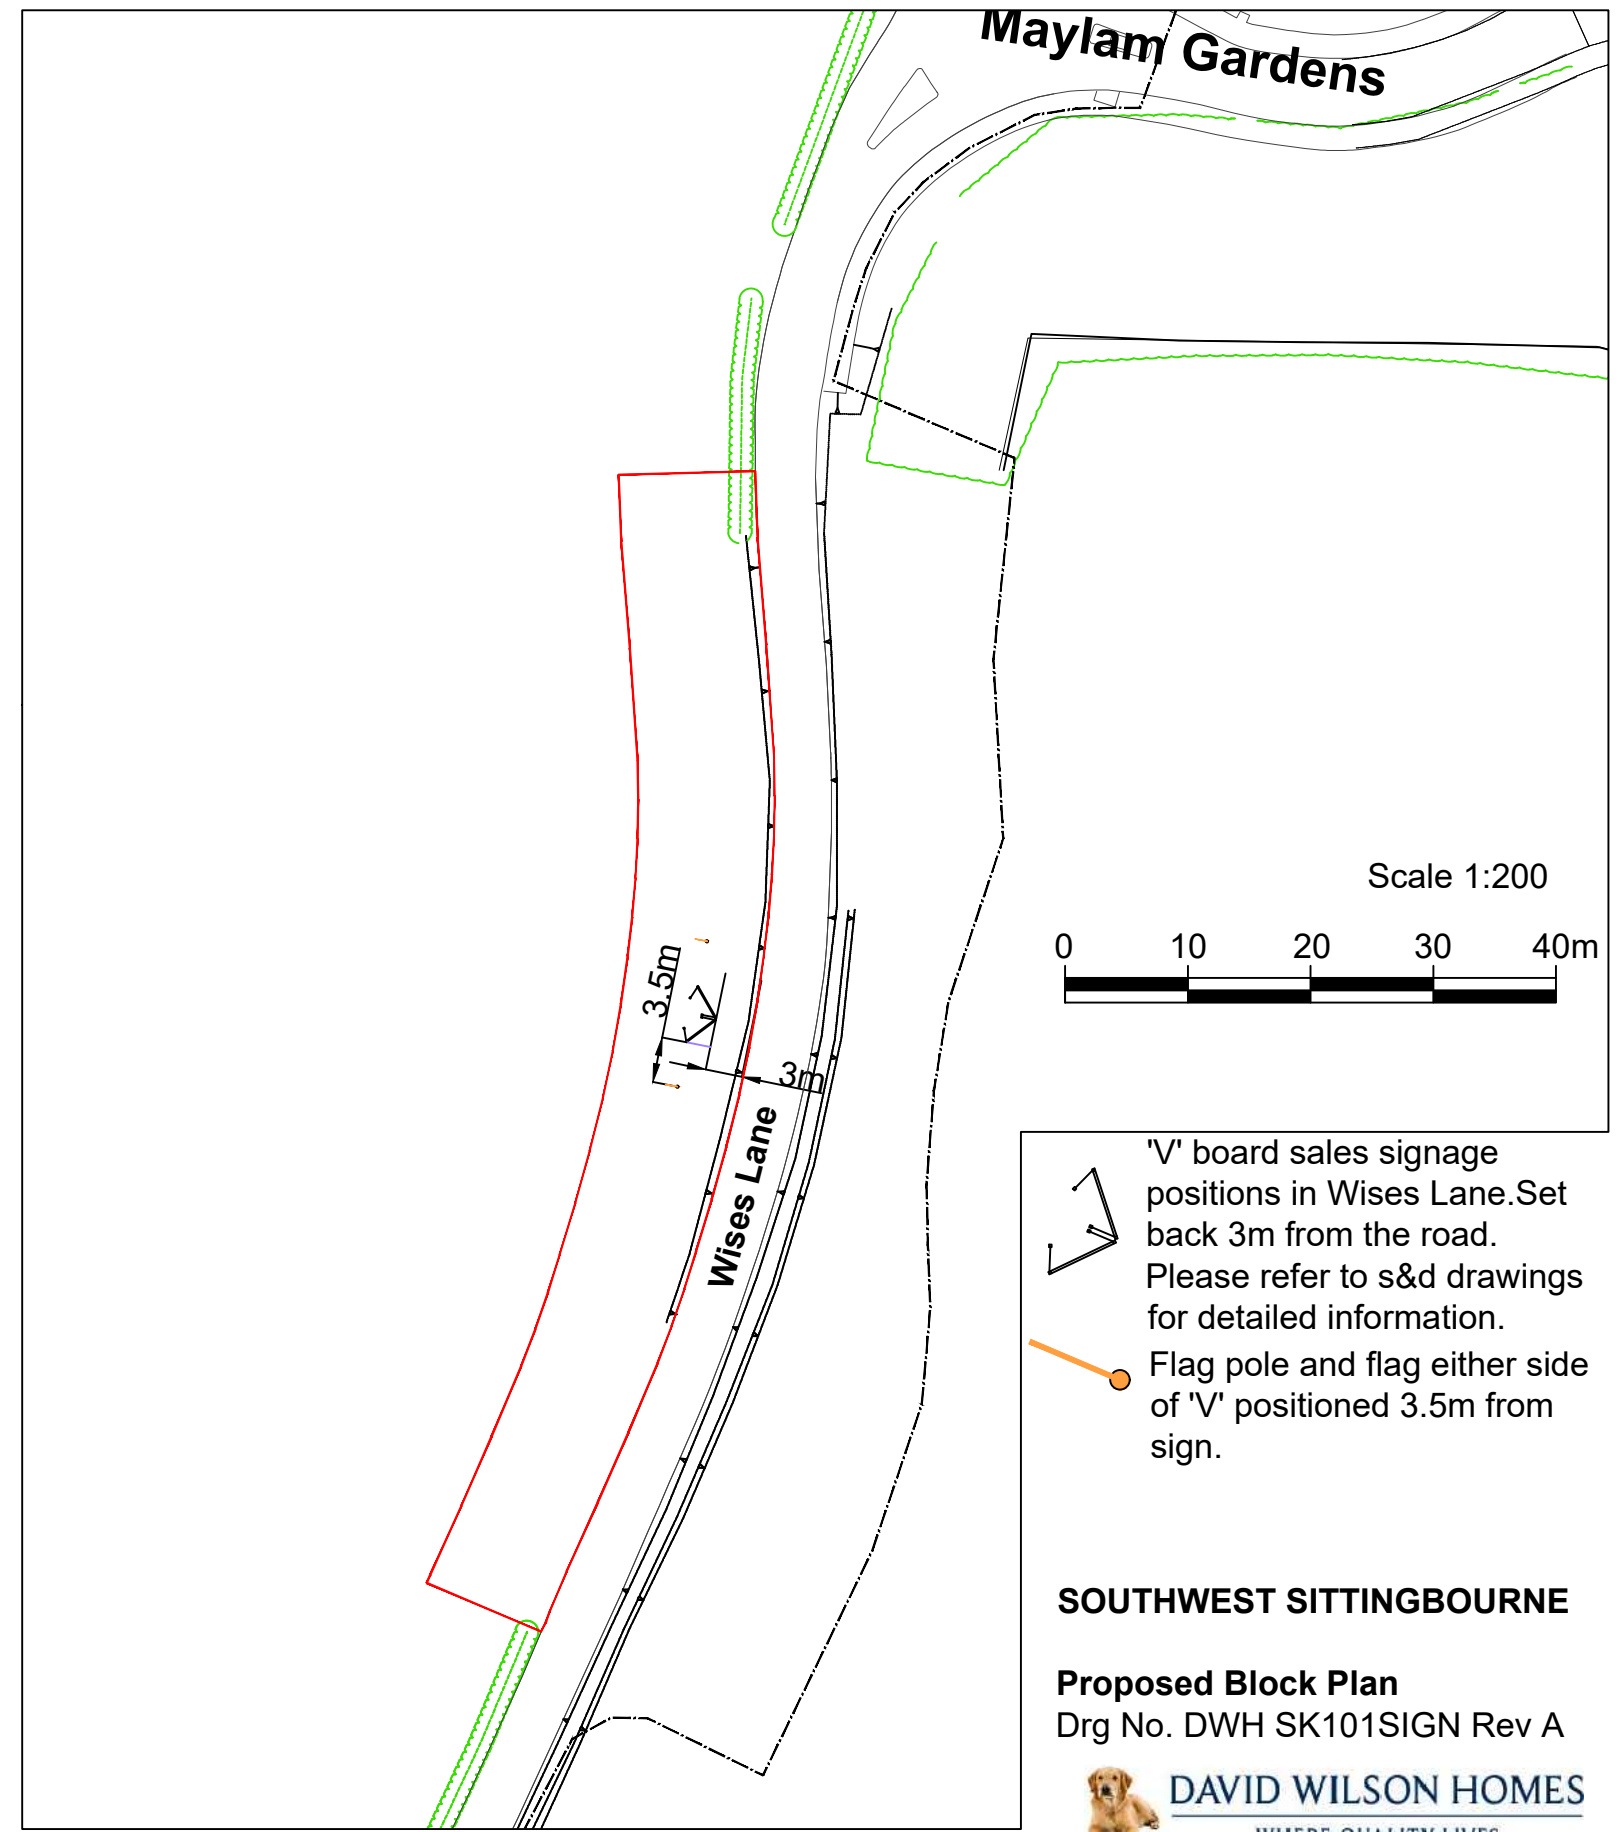

1:75

-  'V' board sales signage positions in Wises Lane. Set back 3m from the road. Please refer to s&d drawings for detailed information.
-  Flag pole and flag either side of 'V' positioned 3.5m from sign.

SOUTHWEST SITTINGBOURNE

Proposed Block Plan
Drg No. DWH SK101SIGN Rev A